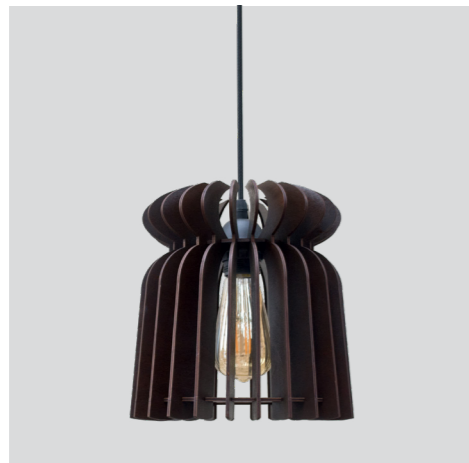

LS 1019-1B E27
1x60w

D = 245
H = 845

658,00 грн.