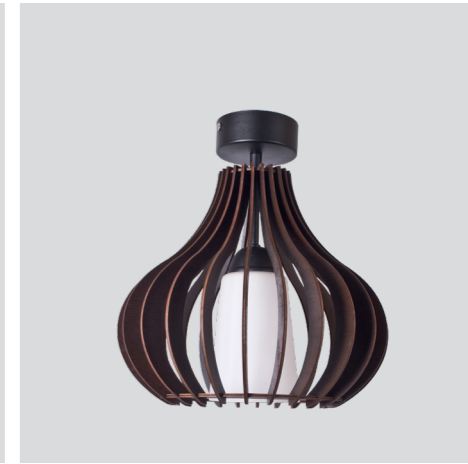

LS 2101-1BC E27
1x60w

D = 280
H = 300

726,00 грн.